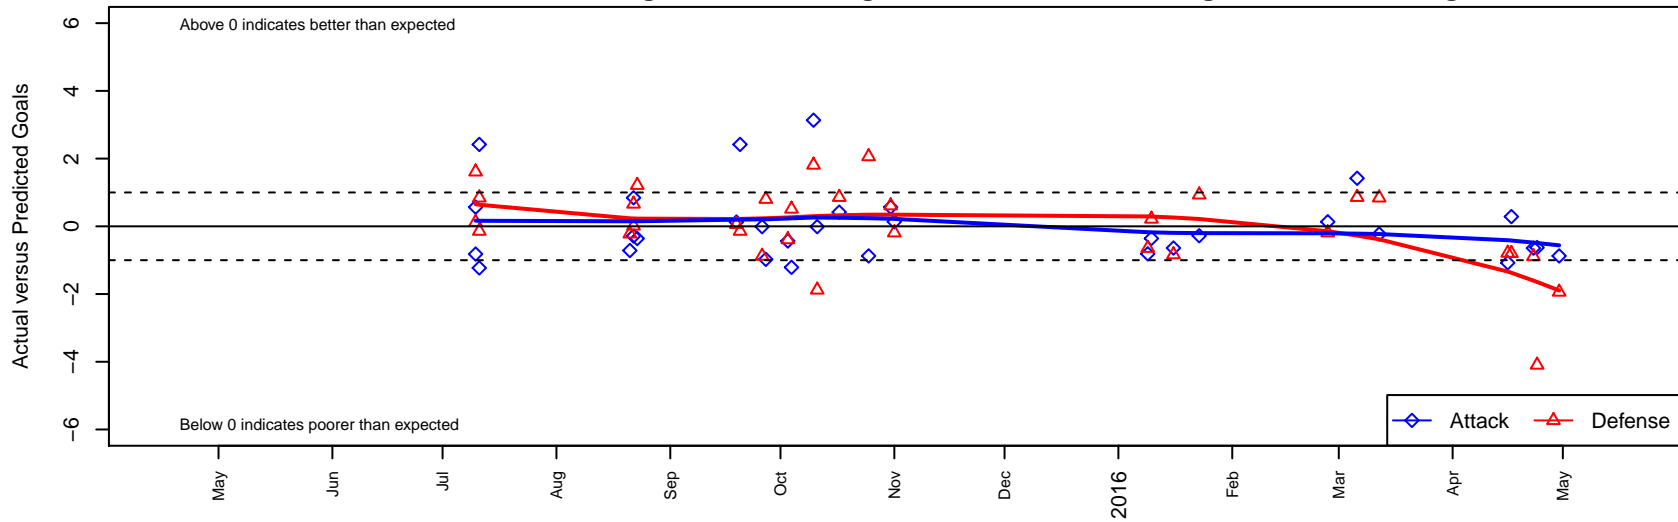

Washington Timbers Lime G03

Washington Timbers
 Vancouver, WA
 G03 total strength=277
 attack=0.16 defense=0.17
 fall league = PTT G03 Div 2 Blue
 spr league = Spr OYS G03 Div 2 Blue

alt names used:
 WA Timbers G03 Lime
 WASHINGTON TIMBERS FCWASHINGTON T
 WA Timbers G03 Lime
 WA Timbers G03 Lime
 WA Timbers G03 Lime

Venues played:
 2015 PCU Summer Classic U12 Bronze
 2015 Summer Slam U12
 2015 PTT G03 Division 2 Blue
 2015 Founders Cup G03
 2015 Spr OYS G03 Division 2 Blue

Washington Timbers Lime G03
 Dots are actual minus expected GF (blue circles) and GA (red triangles).
 Blue line is smoothed change in attack strength. Red is smoothed change in defense strength.

**attack and defense variance (black dot)
relative to other teams
and top 10 in region**

**attack and defense rating
relative to others at age
and all opponents in last 13 months**

Performance relative to 13 month average