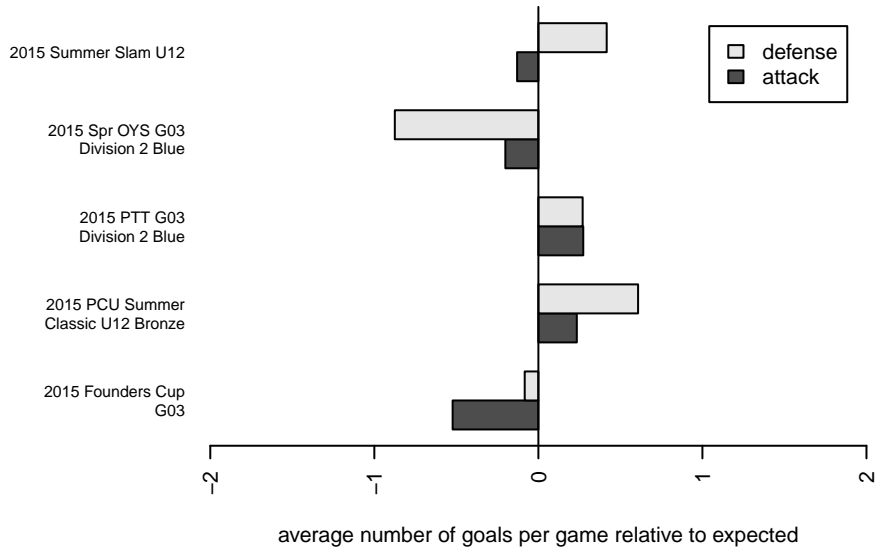

Washington Timbers Lime G03

Washington Timbers
 Vancouver, WA
 G03 total strength=277
 attack=0.16 defense=0.17
 fall league = PTT G03 Div 2 Blue
 spr league = Spr OYS G03 Div 2 Blue

alt names used:
 WA Timbers G03 Lime
 WASHINGTON TIMBERS FCWASHINGTON T
 WA Timbers G03 Lime
 WA Timbers G03 Lime
 WA Timbers G03 Lime

Venues played:
 2015 PCU Summer Classic U12 Bronze
 2015 Summer Slam U12
 2015 PTT G03 Division 2 Blue
 2015 Founders Cup G03
 2015 Spr OYS G03 Division 2 Blue

Washington Timbers Lime G03
 Dots are actual minus expected GF (blue circles) and GA (red triangles).
 Blue line is smoothed change in attack strength. Red is smoothed change in defense strength.

**attack and defense variance (black dot)
relative to other teams
and top 10 in region**

**attack and defense rating
relative to others at age
and all opponents in last 13 months**

Performance relative to 13 month average