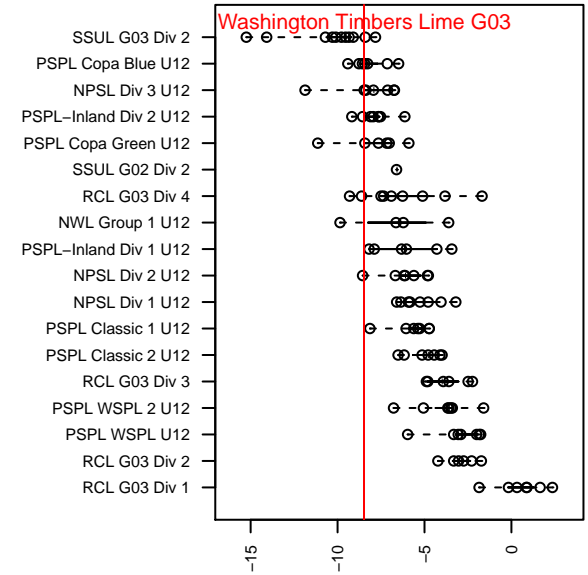

Washington Timbers Lime G03

Washington Timbers
 Vancouver, WA
 G03 total strength=277
 attack=0.16 defense=0.17
 fall league = PTT G03 Div 2 Blue
 spr league = Spr OYS G03 Div 2 Blue

alt names used:
 WA Timbers G03 Lime
 WASHINGTON TIMBERS FCWASHINGTON T
 WA Timbers G03 Lime
 WA Timbers G03 Lime
 WA Timbers G03 Lime

Venues played:
 2015 PCU Summer Classic U12 Bronze
 2015 Summer Slam U12
 2015 PTT G03 Division 2 Blue
 2015 Founders Cup G03
 2015 Spr OYS G03 Division 2 Blue

Washington Timbers Lime G03
 Dots are actual minus expected GF (blue circles) and GA (red triangles).
 Blue line is smoothed change in attack strength. Red is smoothed change in defense strength.

**attack and defense variance (black dot)
relative to other teams
and top 10 in region**

**attack and defense rating
relative to others at age
and all opponents in last 13 months**

Performance relative to 13 month average